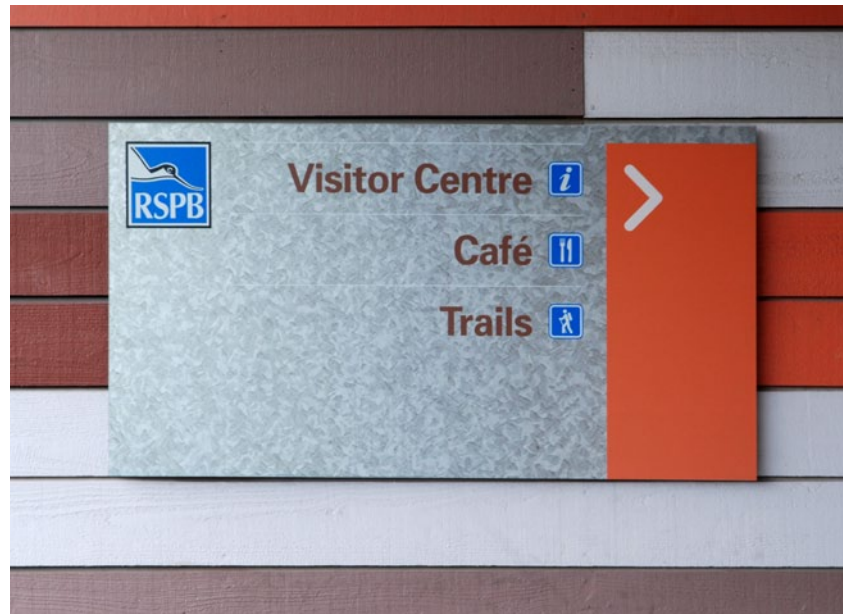

RSPB

Wayfinding signage // 1 of 2

A wayfinding system for the RSPB reserve at Rainham Marshes.

Strength, clarity and brand presence where of the utmost importance, whilst the overall aesthetic was developed to complement the unique and striking building at the entrance to the reserve.

Graphic elements were screen printed onto hot-dipped galvanised steel sheets, creating permanent signs that sit wonderfully with the raw materials and colours of the surrounding environment.

RSPB

Wayfinding signage // 2 of 2